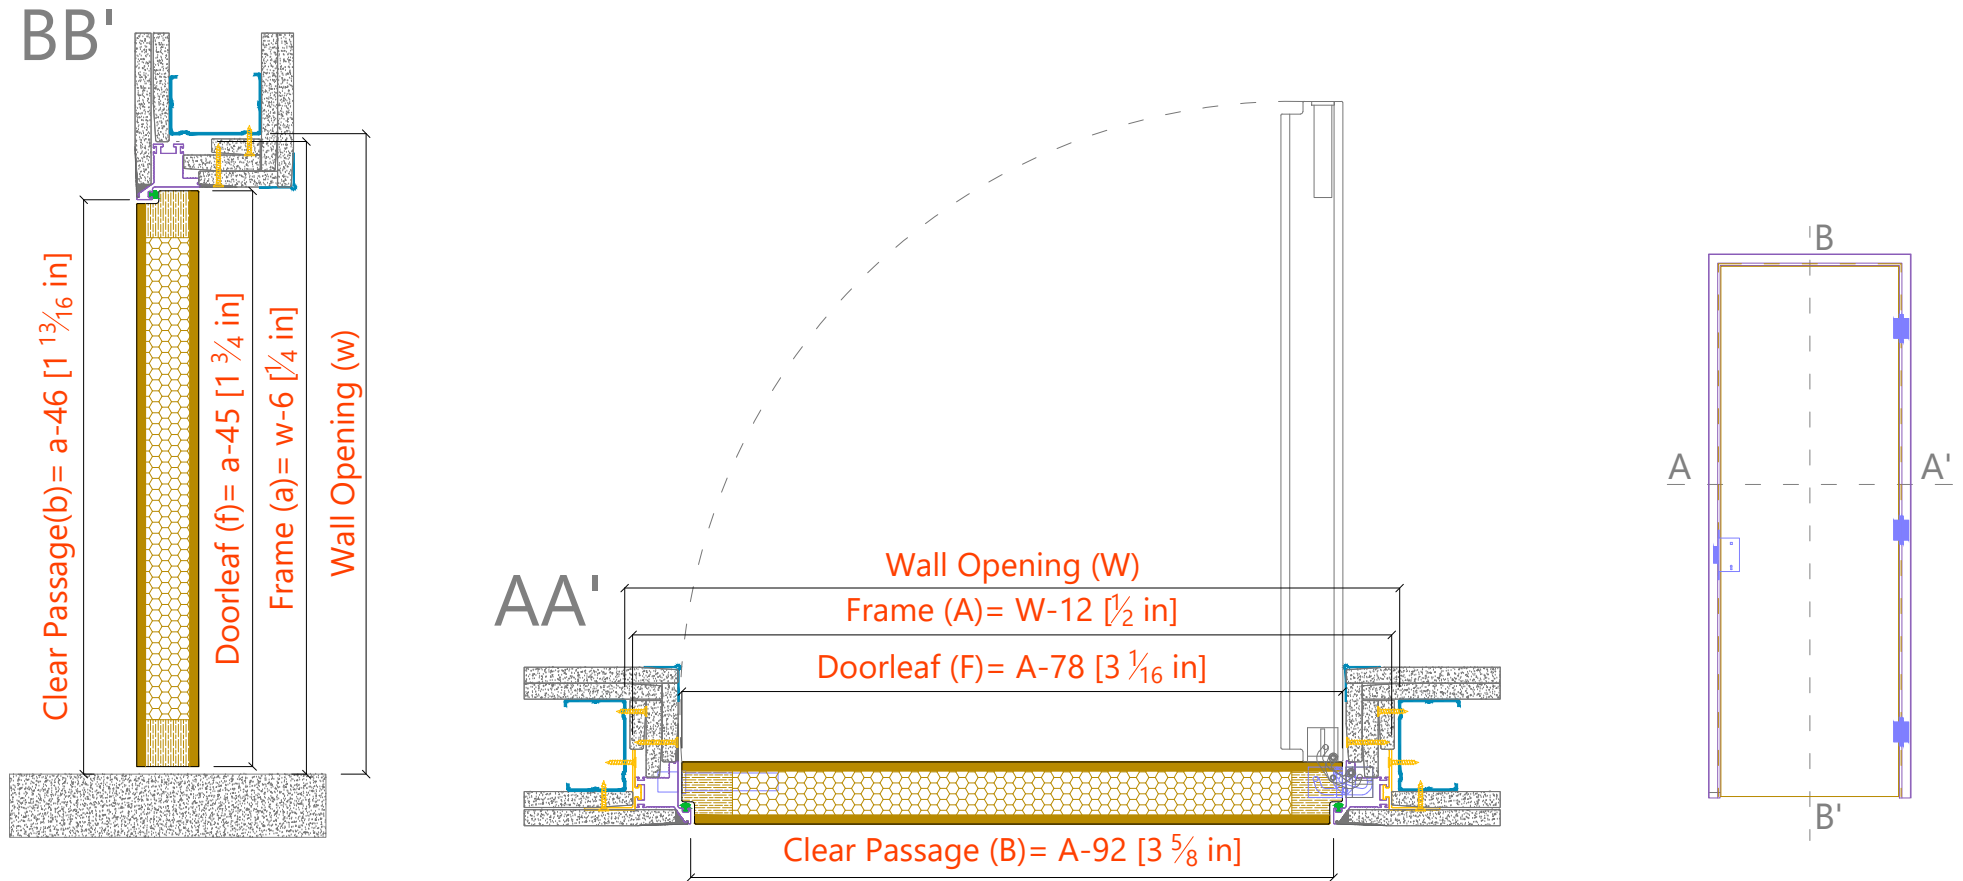

FS1 1/2" Specs

- Universal frameless door, one identical solution for push-in or pull-out and co-planarity with either wall
- Works with all wall widths and types
- 49mm doorleaf available in "ready to paint", white, oak veneer
- Aluminum frame in silver or white colour. All RAL colours available
- Concealed hinges, adjustable in 3 dimensions in silver, white, black.
- Magnetic lock in silver, white, black
- Door gaskets in white or black

**UNIVERSAL FRAMELESS DOOR,
UNLIMITED POSSIBILITIES**