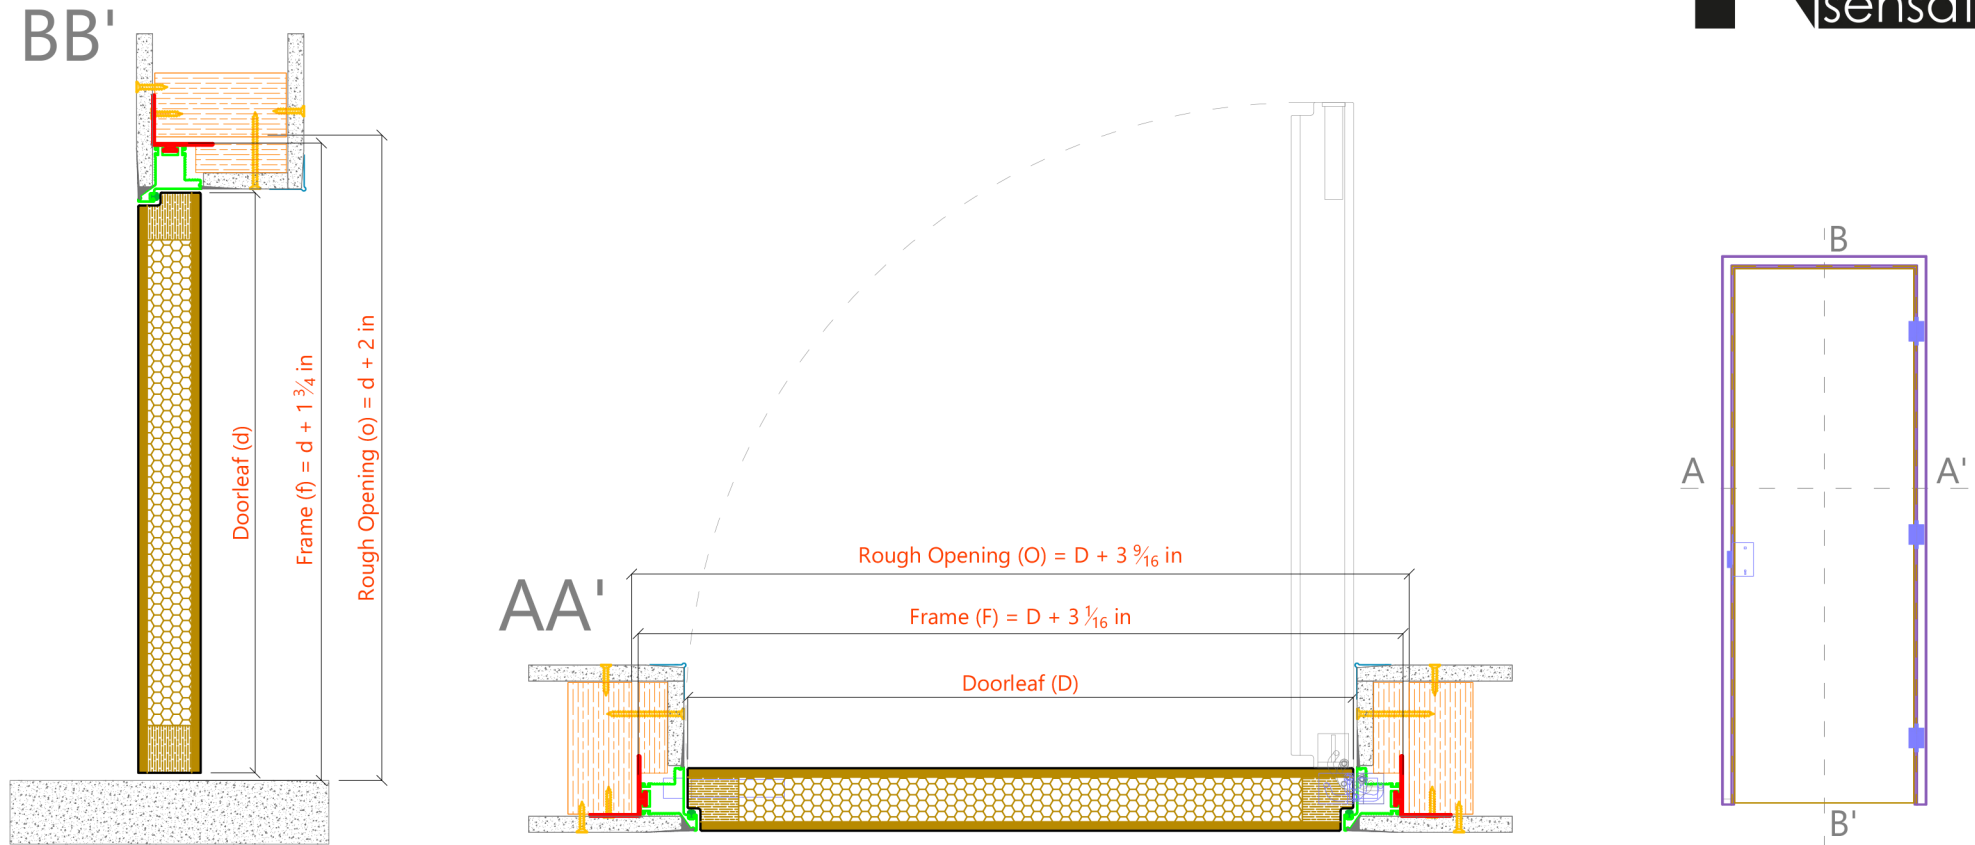

# FS1 1/2" Plan Dimensions

- Universal frameless door, one identical solution for push-in or pull-out and co-planarity with either wall
- Works with all wall widths and types
- 49mm doorleaf available in "ready to paint", white, oak veneer
- Aluminum frame in silver or white colour. All RAL colours available
- Concealed hinges, adjustable in 3 dimensions in silver, white, black.
- Magnetic lock in silver, white, black
- Door gaskets in white or black

**UNIVERSAL FRAMELESS DOOR,  
UNLIMITED POSSIBILITIES**