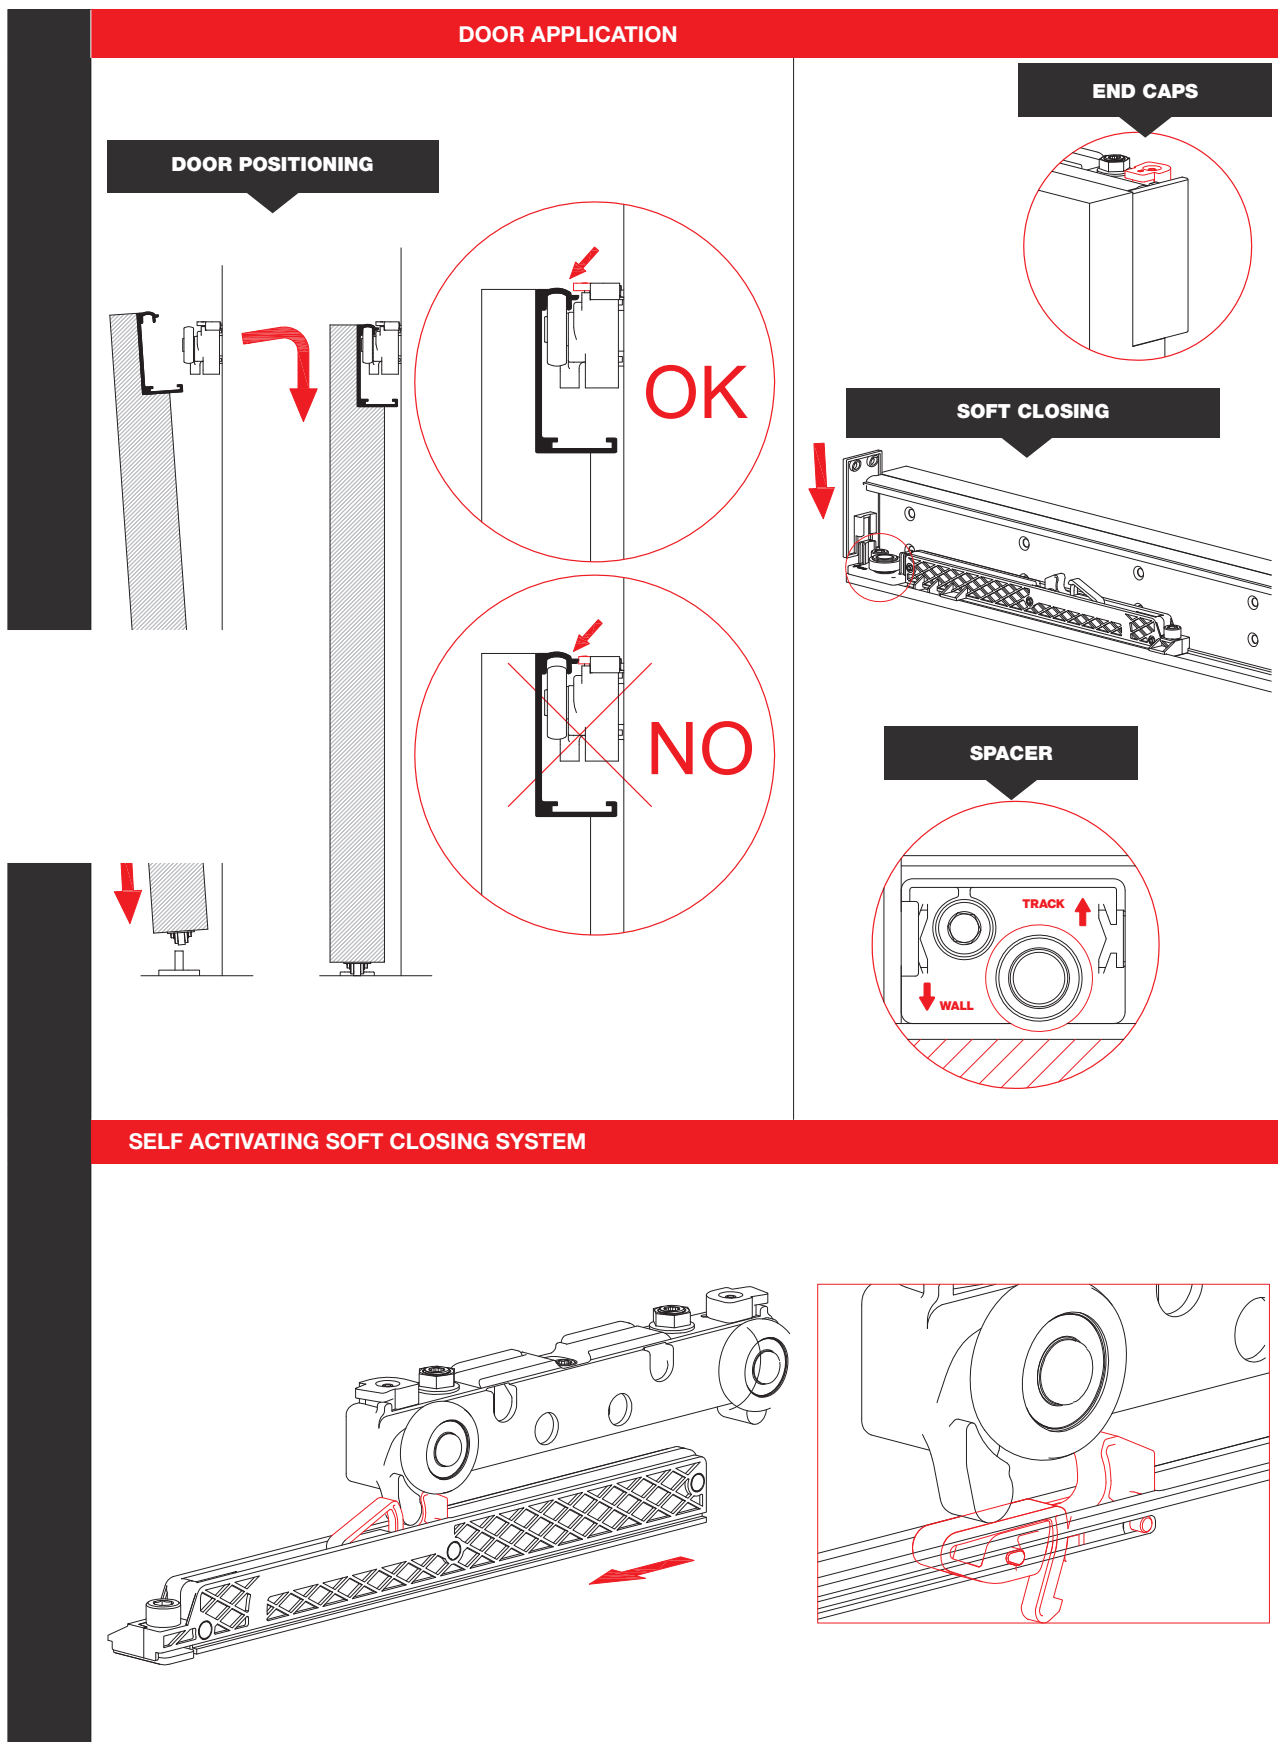

The Slide track is pre-installed in the door leaf.  
The only installation is the bracket on the wall.

## MOUNTING / MONTAGGIO

### SLIDING HEIGHT ADJUSTMENT