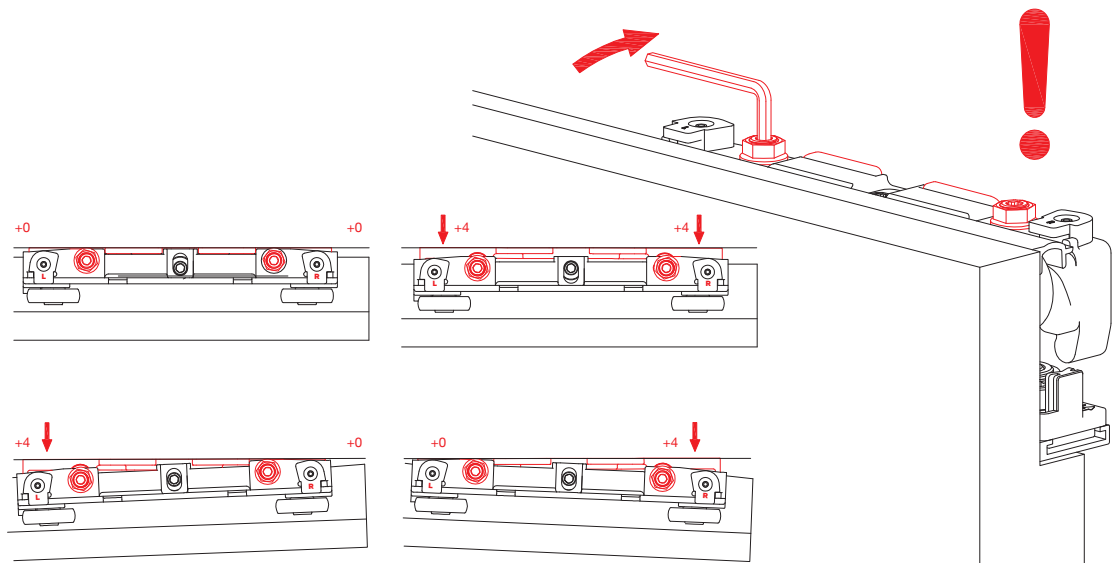

SLIDING ADJUSTMENT TO COMPENSATE WALL DIPS