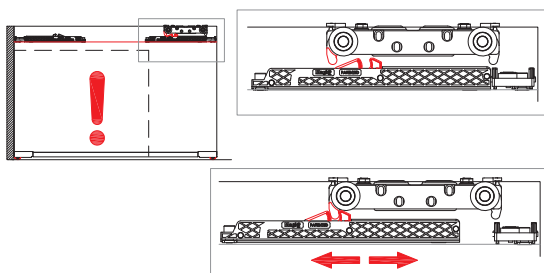

WHEN NEEDED, ADJUST POSITION OF SOFT CLOSING SYSTEM