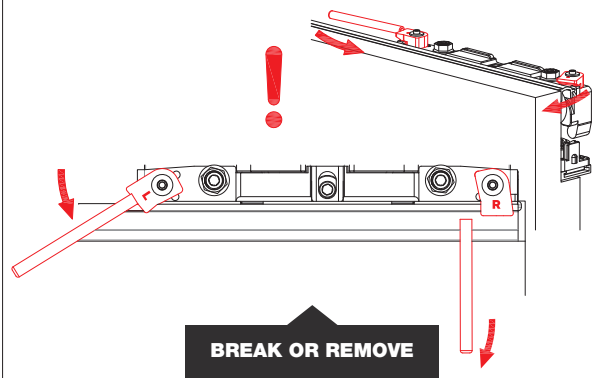

ANTI-UNHOOKING ACTIVATION