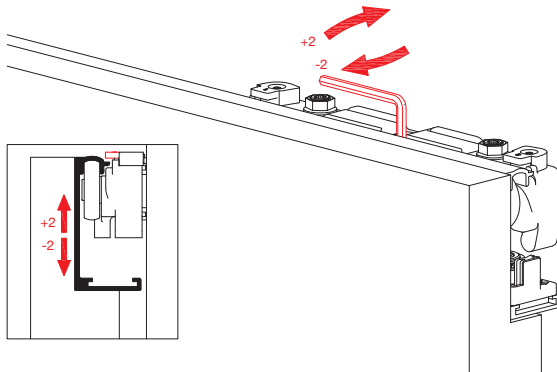

MOUNTING / MONTAGGIO

SLIDING HEIGHT ADJUSTMENT