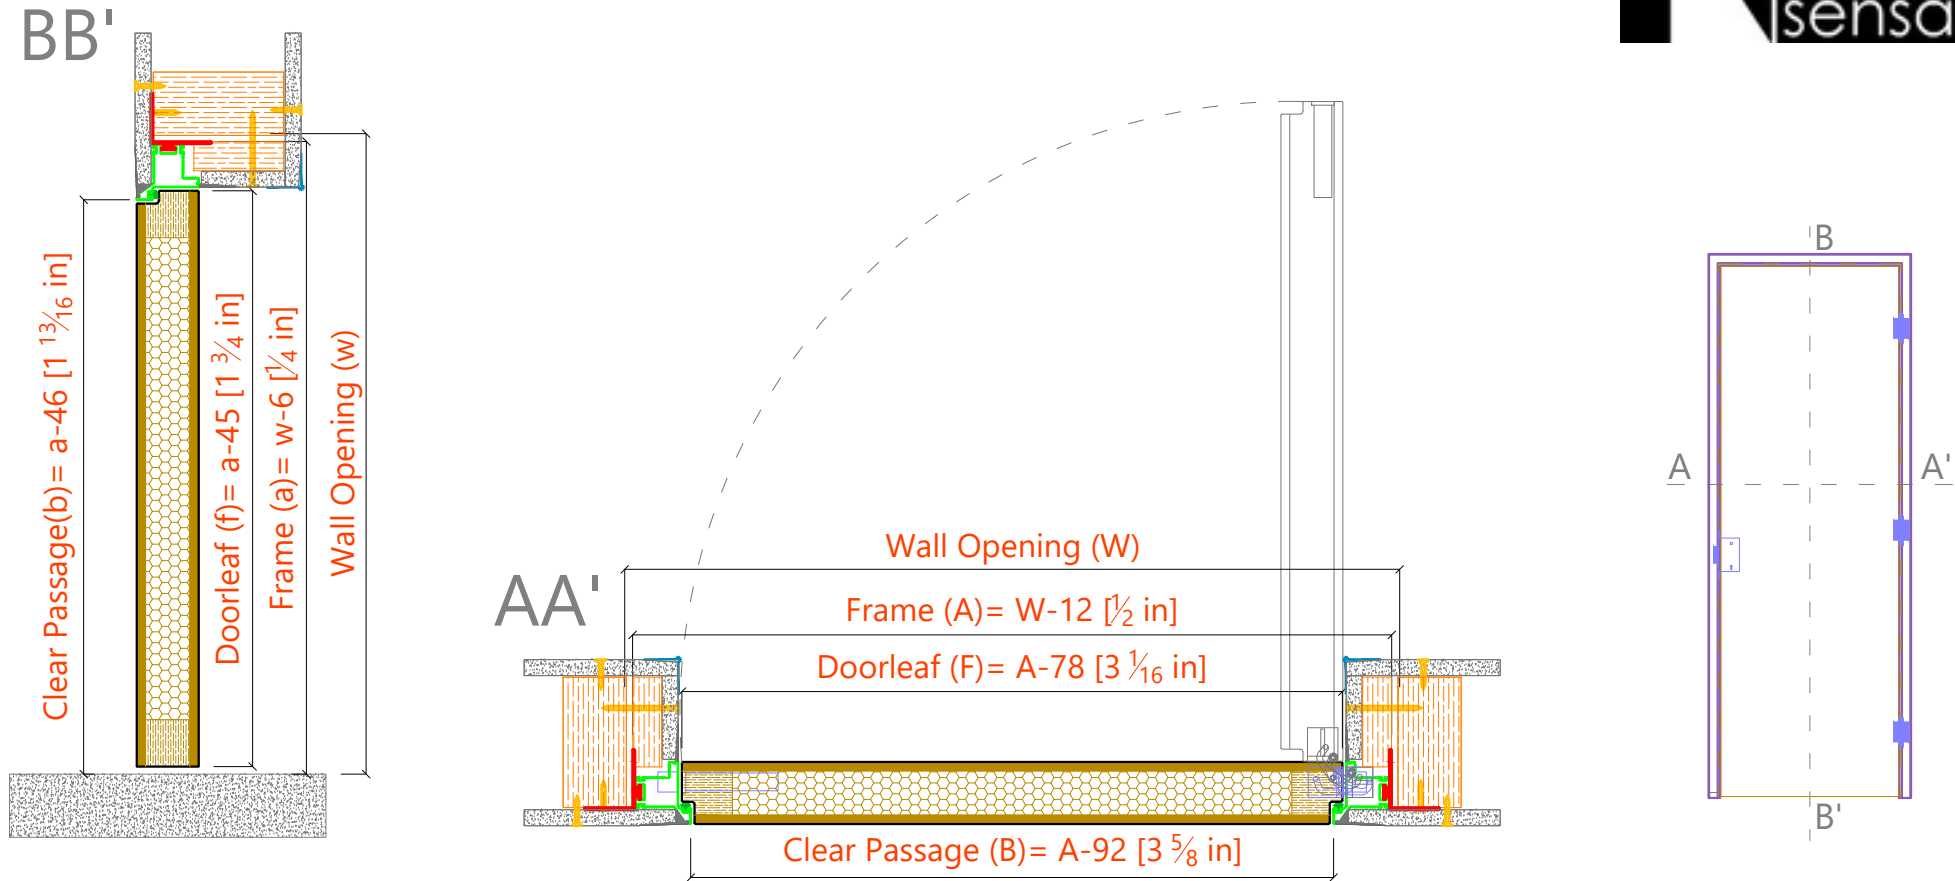

FS1 1/2" Specs

- Universal frameless door, one identical solution for push-in or pull-out and co-planarity with either wall
- Works with all wall widths and types
- 49mm doorleaf available in "ready to paint", white, oak veneer
- Aluminum frame in silver or white colour. All RAL colours available
- Concealed hinges, adjustable in 3 dimensions in silver, white, black.
- Magnetic lock in silver, white, black
- Door gaskets in white or black

**UNIVERSAL FRAMELESS DOOR,
UNLIMITED POSSIBILITIES**