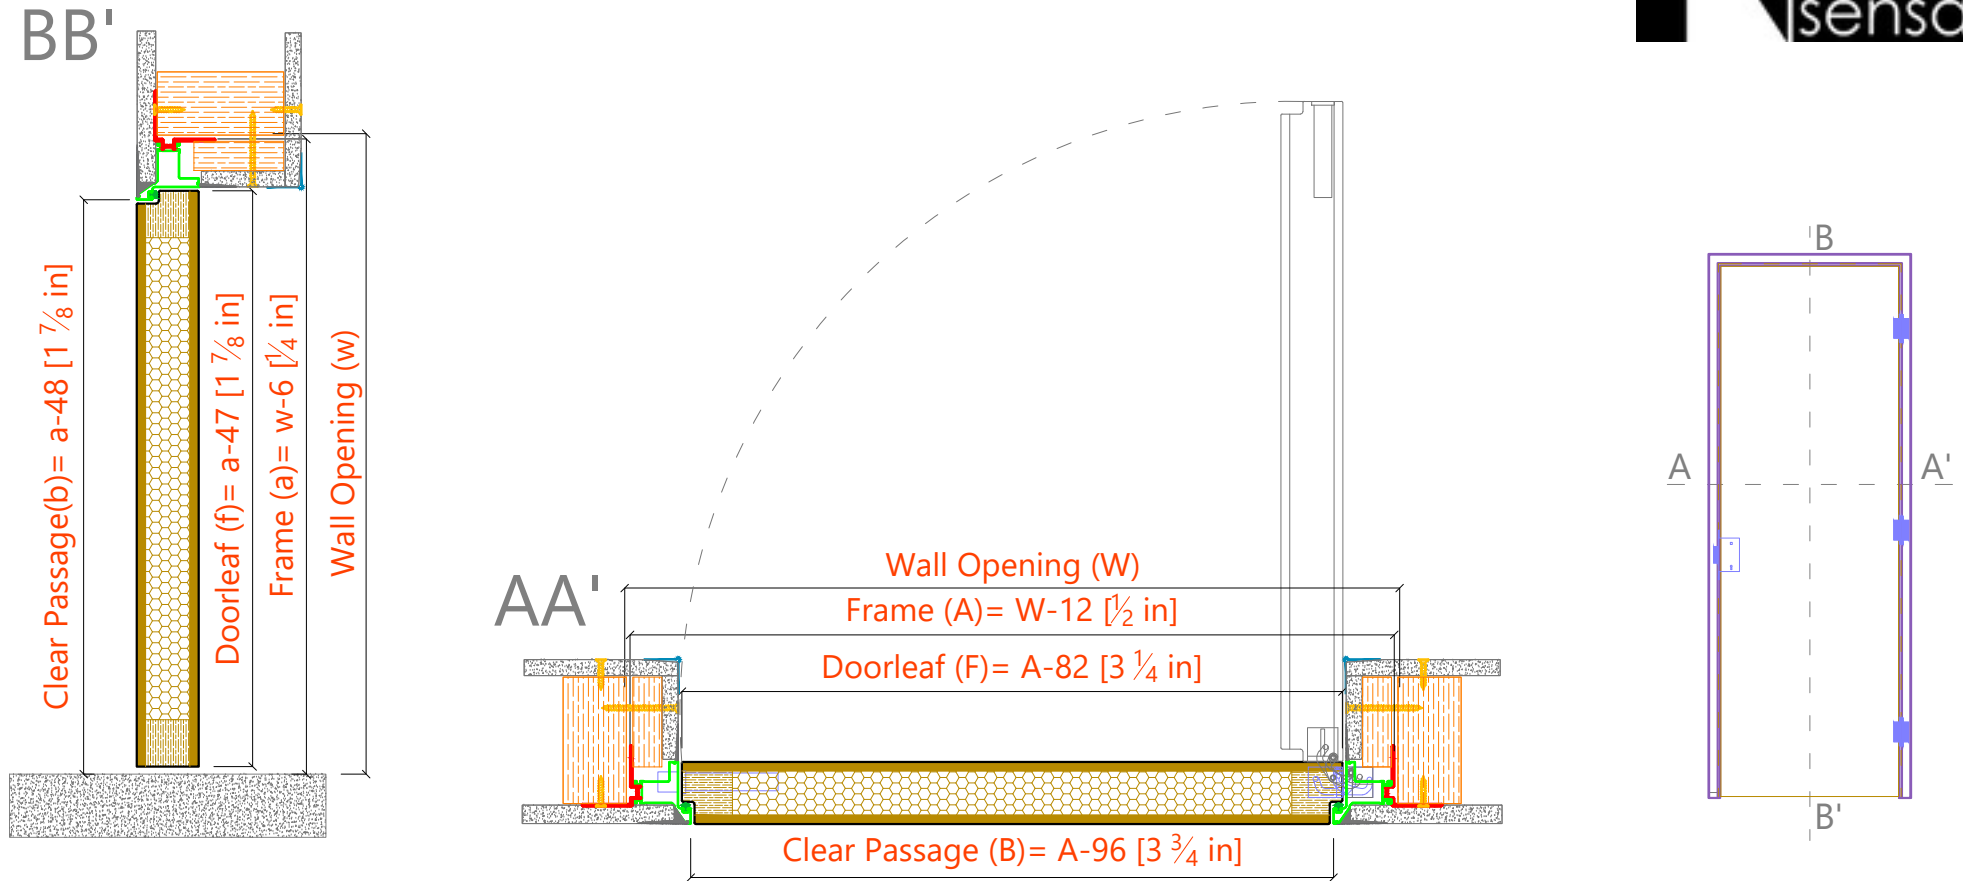

FS1 5/8" Specs

- Universal frameless door, one identical solution for push-in or pull-out and co-planarity with either wall
- Works with all wall widths and types
- 49mm doorleaf available in "ready to paint", white, oak veneer
- Aluminum frame in silver or white colour. All RAL colours available
- Concealed hinges, adjustable in 3 dimensions in silver, white, black.
- Magnetic lock in silver, white, black
- Door gaskets in white or black

**UNIVERSAL FRAMELESS DOOR,
UNLIMITED POSSIBILITIES**