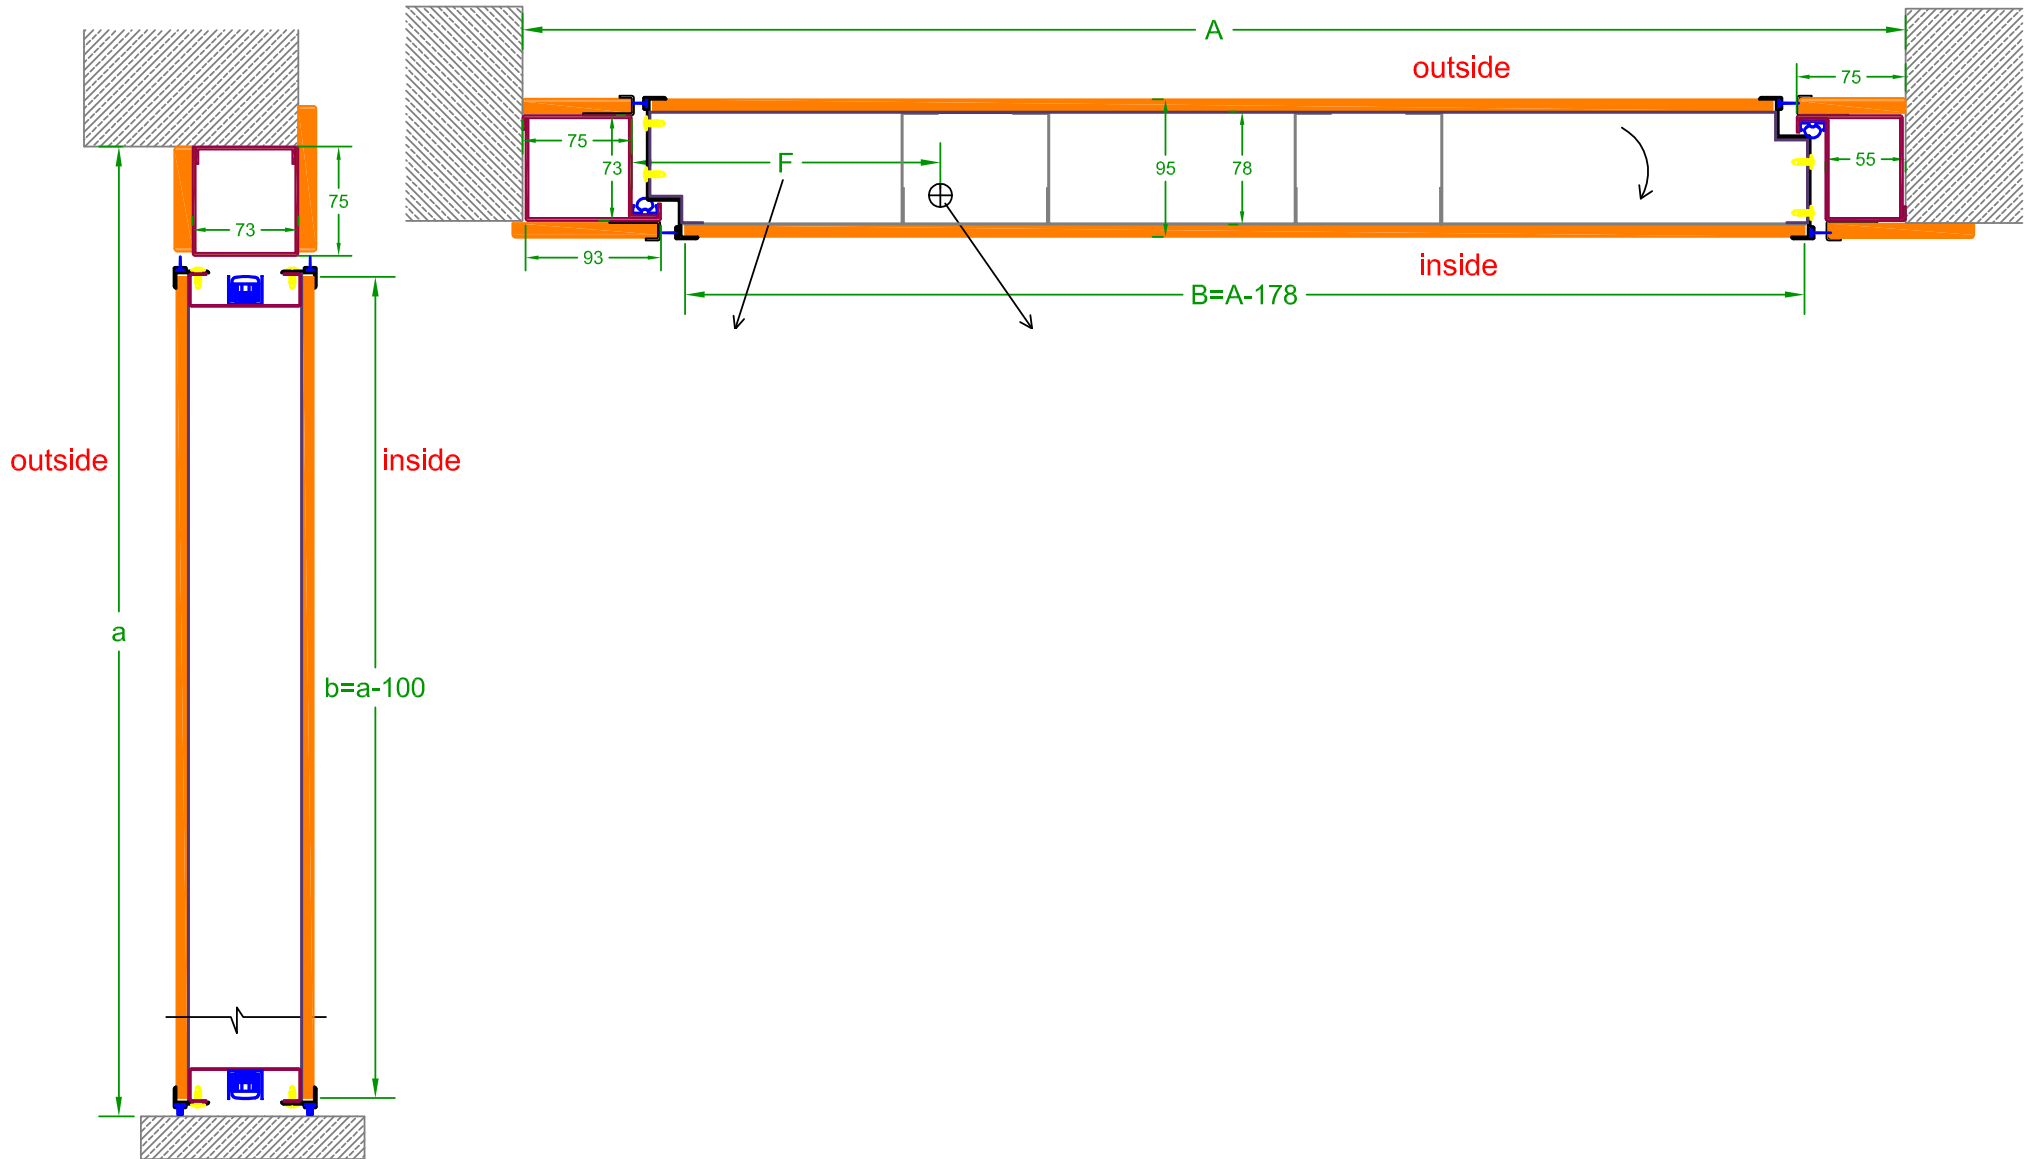

INSENSATION INC.
NEW YORK, NY 10016

DOOR PIVOT INSIDE

D-PIVOT-02