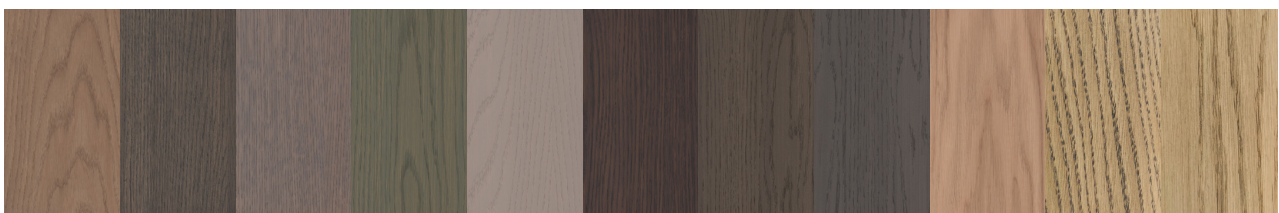

OAK COLORS

TB1

TB2

TB3

TB4

TB5

TB6

TB8

TB9

TB10

TB11

TB12