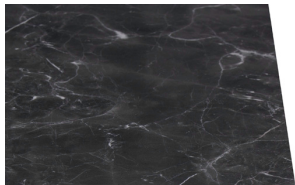

Ceramic marble th. 6mm reinforced by MDF E1 th. 17mm shaped bevelled at 25°.

7