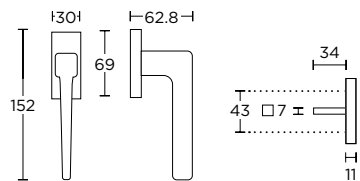

MAT ΧΡΩΜΙΟ
MATT CHROME
S24 S24

MAT ΧΡΩΜΙΟ
MATT CHROME
S24 S24

MAT NIKEΛ
MATT NICKEL
S05 S05

MAT ΜΑΥΡΟ
MATT BLACK
S19 S19

ΔΙΑΣΤΑΣΕΙΣ DIMENSIONS

**ΛΑΒΕΣ
ΕΞΩΠΟΡΤΑΣ
ACCESSORIES
PULL HANDLES**

SERIES **1745**

New