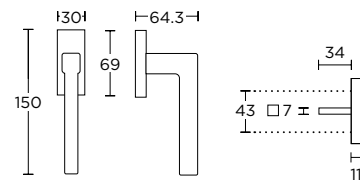

MAT ΧΡΩΜΙΟ
MATT CHROME
S24 S24

MAT ΧΡΩΜΙΟ
MATT CHROME
S24 S24

MAT NIKEΛ
MATT NICKEL
S05 S05

MAT ΜΑΥΡΟ
MATT BLACK
S19 S19

ΔΙΑΣΤΑΣΕΙΣ DIMENSIONS

**ΛΑΒΕΣ
ΕΞΩΠΟΡΤΑΣ
ACCESSORIES
PULL HANDLES**

SERIES **1745**

New