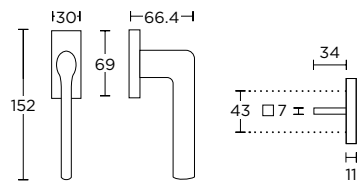

MAT ΧΡΩΜΙΟ
MATT CHROME
S24 S24

MAT ΧΡΩΜΙΟ
MATT CHROME
S24 S24

MAT NIKEΛ
MATT NICKEL
S05 S05

MAT ΜΑΥΡΟ
MATT BLACK
S19 S19

ΔΙΑΣΤΑΣΕΙΣ DIMENSIONS

**ΛΑΒΕΣ
ΕΞΩΠΟΡΤΑΣ
ACCESSORIES
PULL HANDLES**

SERIES **1745**

New